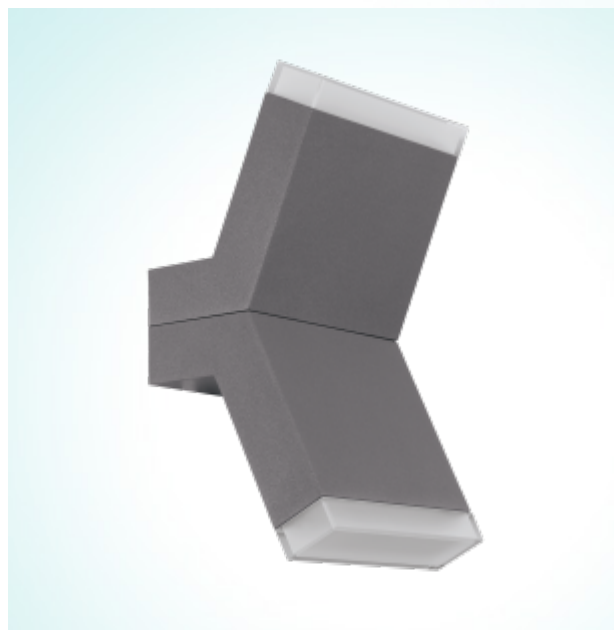

96706 CANTZO

General Information

Article: 96706
Lighting Type: wall luminaire
EAN Code: 9002759967062

Dimensions

Depth: 115 mm
Height: 225 mm
Overhang: 105 mm
Weight: 0.89 kg

Illuminant

Socket: LED
Illuminant: LED
Delivery: incl.
Wattage: 2x 4W
Luminous Flux: 1100 lm
Luminous Colour: 3000K warm white
Average Lifetime: 25,000 h
Energy Efficiency: A++

Material & Colour

Enclosure Material: cast aluminium
Enclosure Colour: silver
Glass / Shade Material: plastic
Glass / Shade Colour: white

Technical Information

Protection Class: 2
Line Voltage: 220-240V, 50/60Hz
Operation Voltage: 700mA

LED

Technical changes reserved